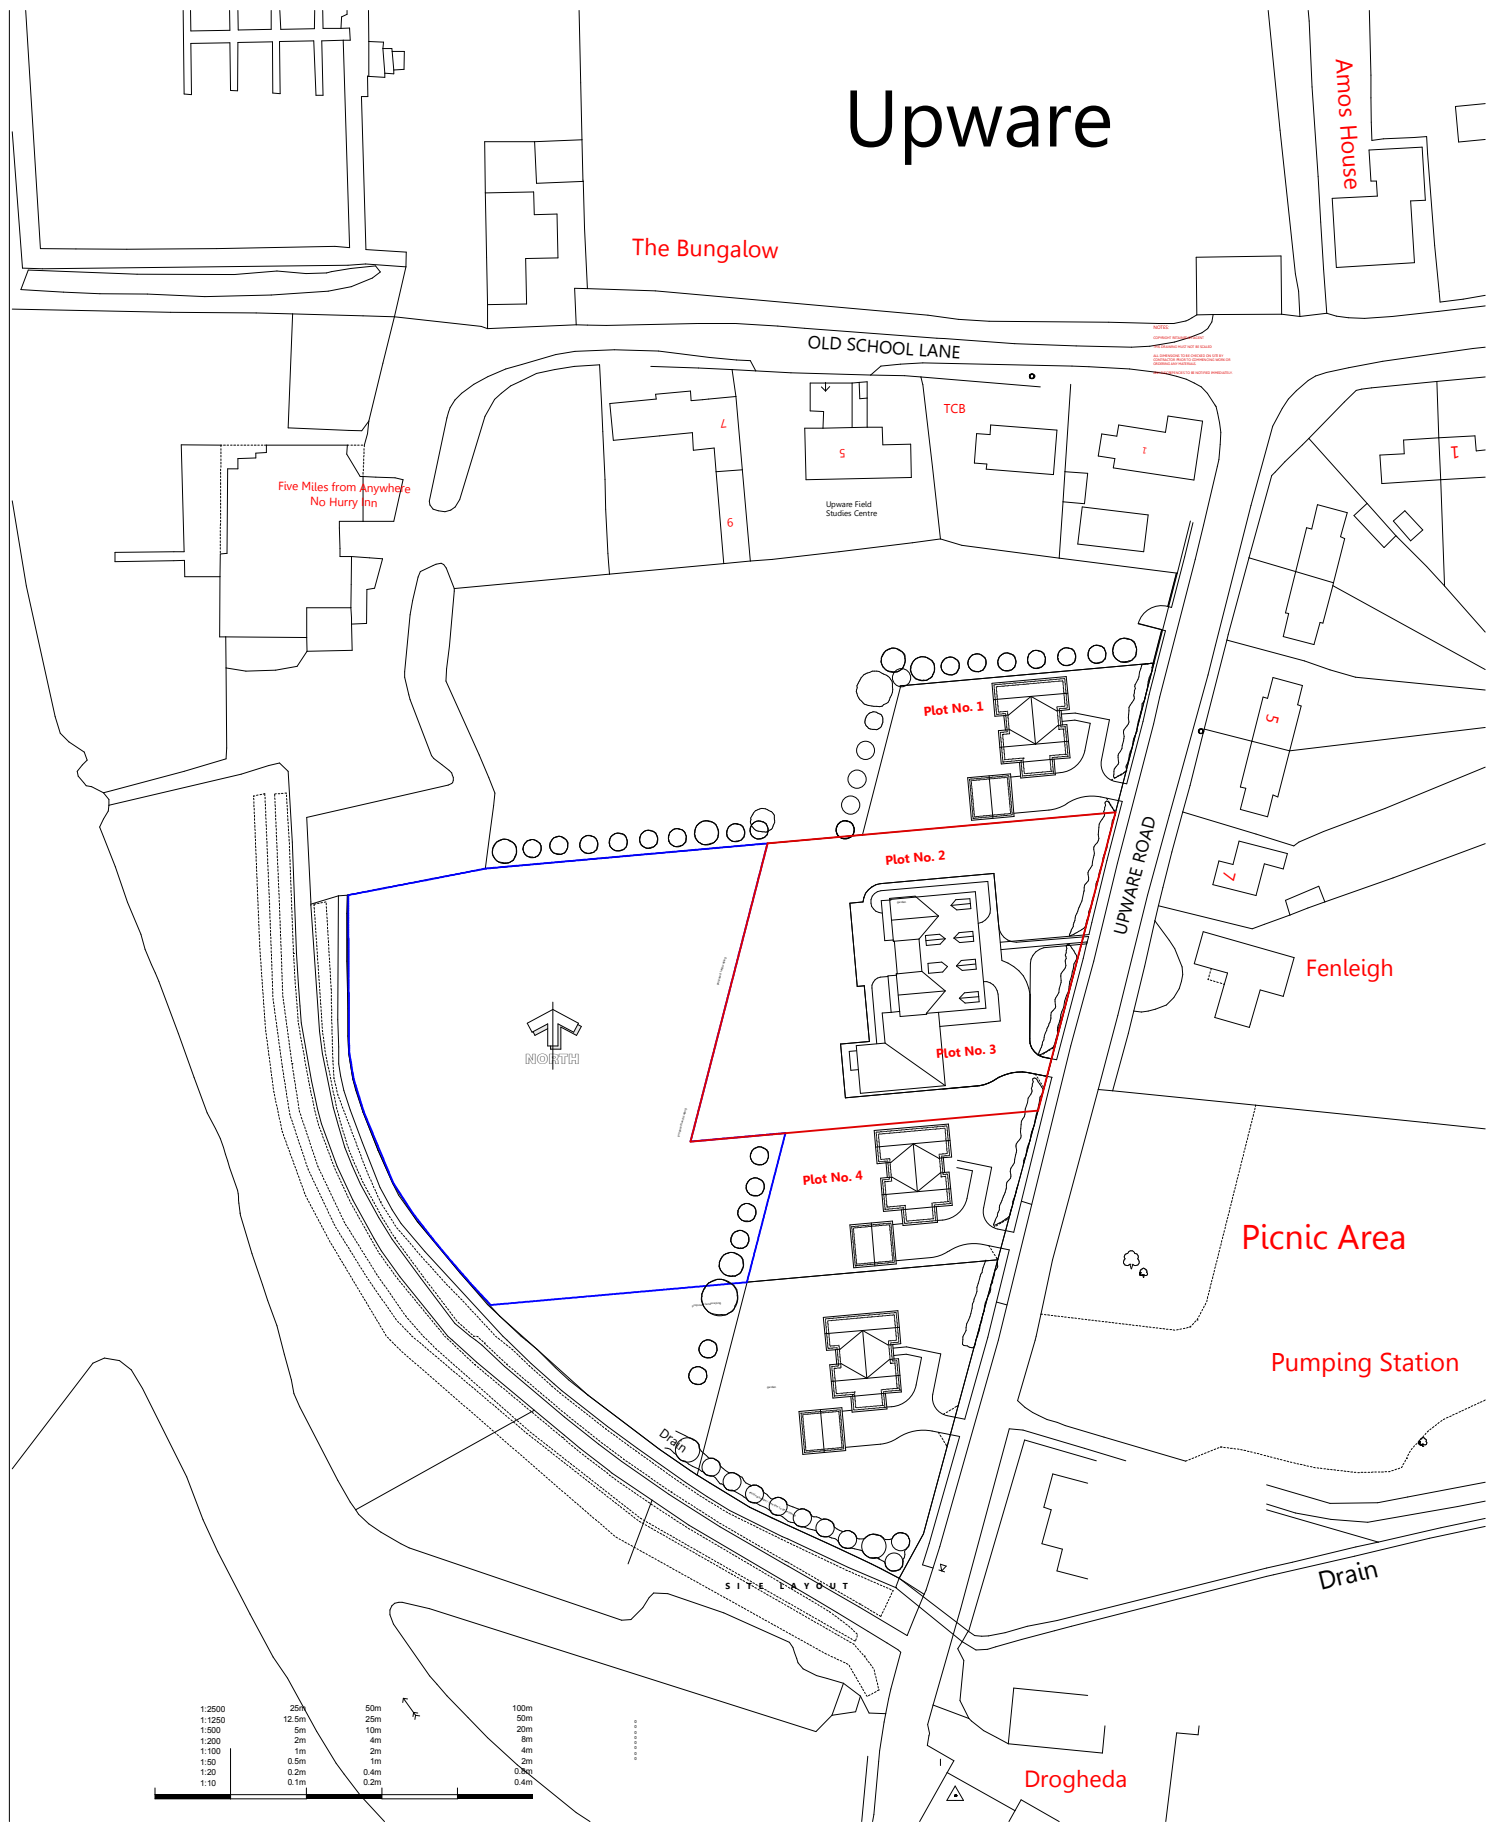

Upware

Chris Davenport ,01892 771354 ,07801 427943 ,The Old Dairy, Hodore Farm, Hartfield, East Sussex, TN7 4AR

Project:
Bespoke Dwelling
 1-7 School Lane
 Upware Road
 Upware,
 CB7 5ZR

Drawing Name
SITE LOCATION PLAN

Drawing number: **P/07**

Drawing Scale
1:1250 @ A4

Date
21/08/2018

Drawn by
 Arch designer:
Simone P

Rev: